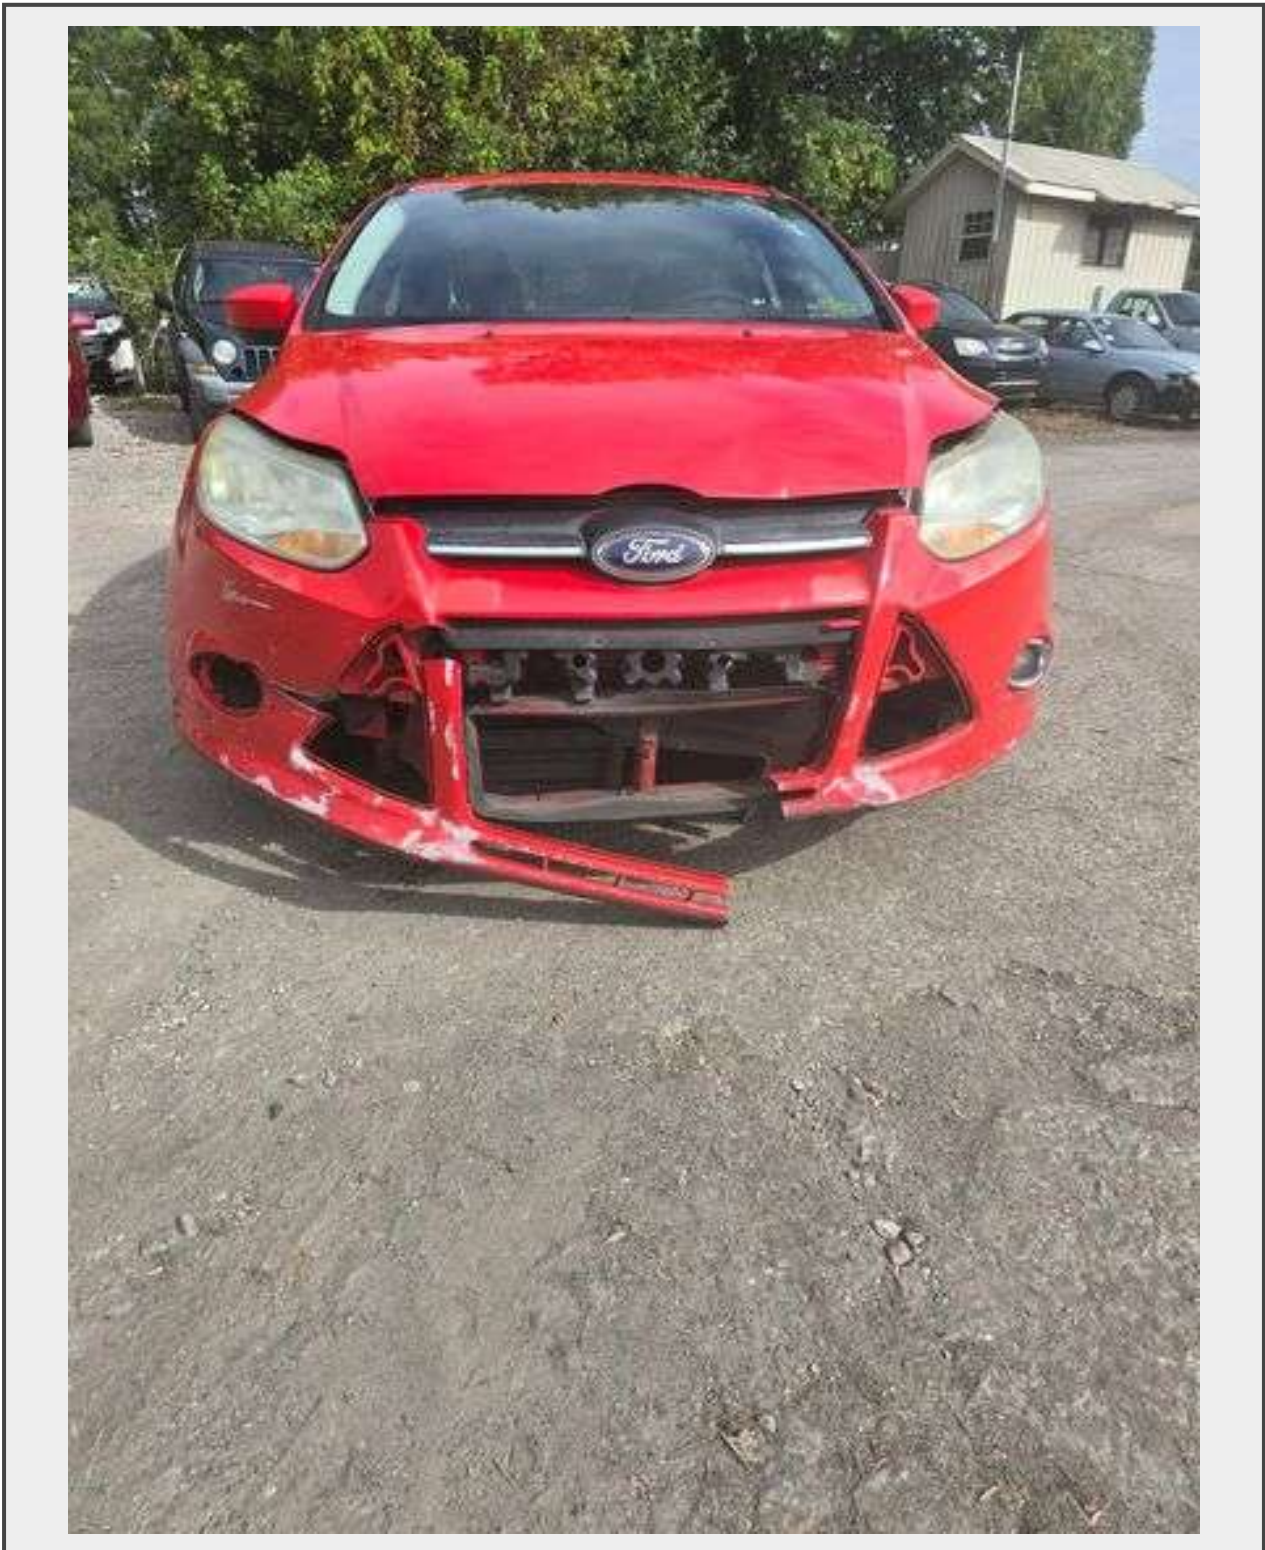

Sale Name: ER Towing - Gadsden - Online Auction

LOT 10 - 2012 FORD FOCUS

Year 2012

Make FORD

Model FOCUS

VIN 1FAHP3F20CL371726

Color RED

Key NO

Runs YES

Drives UNKNOWN

Description

Year: 2012, **Make:** FORD, **Model:** FOCUS

VIN: 1FAHP3F20CL371726

Key: NO, **Runs:** YES, **Drives** UNKNOWN, **Color:** RED

Quantity: 1

<https://www.peakautoauctionsal.com/>